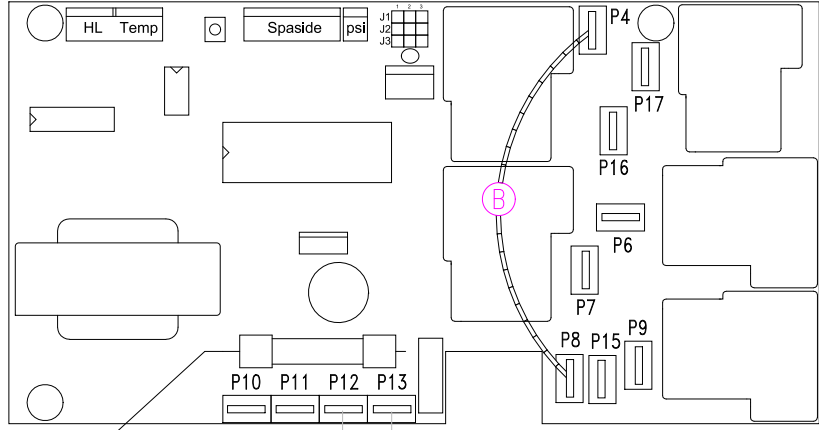

LEGEND	
	- 1/4" QUICK CONNECT
	- 1/4" QUICK CONNECT PIGGYBACK
	- FORK CONNECTOR
	- RING CONNECTOR
	- SOCKET CONNECTOR
	- PIN CONNECTOR

SEE NOTE #1

RED INDICATOR LIGHT
PUMP 1 FUSE

VISUAL DIAGNOSTIC INDICATORS

RED INDICATOR LIGHT
SYSTEM FUSE

120V/240V
Red 2-pin Plug

33-0014A-R8

240V

120V

26-0071 * HEATER 5.5kW FLOW THRU

HYDRO-QUIP
CORONA, CA (951) 273-7575

Manufacture Notes: #1 Line 2 and Neutral need to be CONNECTED for 120V.