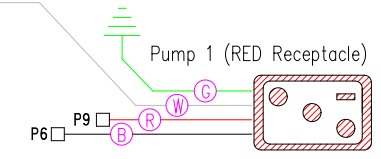

LEGEND	
	- 1/4" QUICK CONNECT
	- 1/4" QUICK CONNECT PIGGYBACK
	- FORK CONNECTOR
	- RING CONNECTOR
	- SOCKET CONNECTOR
	- PIN CONNECTOR

SEE NOTE #1

RED INDICATOR LIGHT
PUMP 1 FUSE

VISUAL DIAGNOSTIC INDICATORS

RED INDICATOR LIGHT
SYSTEM FUSE

120V/240V
Red 2-pin Plug

33-0014A-R8

240V

120V

26-0071 * HEATER 5.5kW FLOW THRU

HYDRO-QUIP
CORONA, CA (951) 273-7575

Manufacture Notes: #1 Line 2 and Neutral need to be CONNECTED for 120V.

Approved By:

Dwg. No. **E200A0-DKQY8**

Drawn	Rev
GC	21
Date	12.19.06
Diagram No.	4006

Wire Color Code	
B - Black	G - Green
Br - Brown	Bl - Blue
R - Red	V - Violet
O - Orange	W - White
Y - Yellow	Gr - Gray