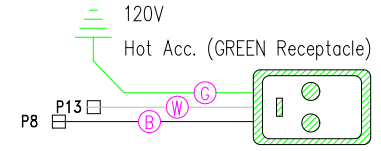

RED INDICATOR LIGHT
SYSTEM FUSE

120V/240V
Red 2-pin Plug

33-0014A-R8

240V

120V

26-0071 * HEATER 5.5kW FLOW THRU

HYDRO-QUIP
CORONA, CA (951) 273-7575

Manufacture Notes: #1 Line 2 and Neutral need to be CONNECTED for 120V.

Approved By:

Dwg. No. **E200A0-DKQY8**

Drawn	Rev
GC	21
Date	12.19.06
Diagram No.	4006

Wire Color Code	
B - Black	G - Green
Br - Brown	Bl - Blue
R - Red	V - Violet
O - Orange	W - White
Y - Yellow	Gr - Gray