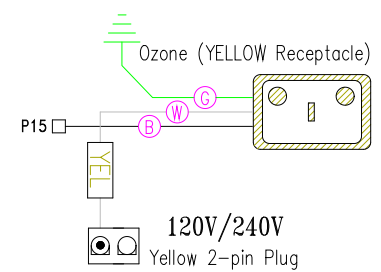

LEGEND	
	- 1/4" QUICK CONNECT
	- 1/4" QUICK CONNECT PIGGYBACK
	- FORK CONNECTOR
	- RING CONNECTOR
	- SOCKET CONNECTOR
	- PIN CONNECTOR

SEE NOTE #1

RED INDICATOR LIGHT
PUMP 1 FUSE

VISUAL DIAGNOSTIC INDICATORS

RED INDICATOR LIGHT
SYSTEM FUSE

120V/240V
Red 2-pin Plug

33-0014A-R8

240V

120V

26-0071 * HEATER 5.5kW FLOW THRU

HYDRO-QUIP
CORONA, CA (951) 273-7575

Manufacture Notes: #1 Line 2 and Neutral need to be CONNECTED for 120V.

Approved By:

Dwg. No. **E200A0-DKQY8**

Drawn	Rev
GC	21
Date	12.19.06
Diagram No.	4006

Wire Color Code	
B - Black	G - Green
Br - Brown	Bl - Blue
R - Red	V - Violet
O - Orange	W - White
Y - Yellow	Gr - Gray