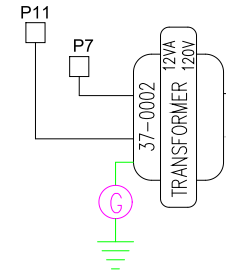

LEGEND	
	- 1/4" QUICK CONNECT
	- 1/4" QUICK CONNECT PIGGYBACK
	- FORK CONNECTOR
	- RING CONNECTOR
	- SOCKET CONNECTOR
	- PIN CONNECTOR

SEE NOTE #1

RED INDICATOR LIGHT
PUMP 1 FUSE

VISUAL DIAGNOSTIC INDICATORS

RED INDICATOR LIGHT
SYSTEM FUSE

120V/240V
Red 2-pin Plug

33-0014A-R8

240V

120V

26-0071 * HEATER 5.5kW FLOW THRU

HYDRO-QUIP
CORONA, CA (951) 273-7575

Manufacture Notes: #1 Line 2 and Neutral need to be CONNECTED for 120V.

Approved By:

Dwg. No. **E200A0-DKQY8**

Drawn	Rev
GC	21
Date	12.19.06
Diagram No.	4006

Wire Color Code	
B - Black	G - Green
Br - Brown	Bl - Blue
R - Red	V - Violet
O - Orange	W - White
Y - Yellow	Gr - Gray