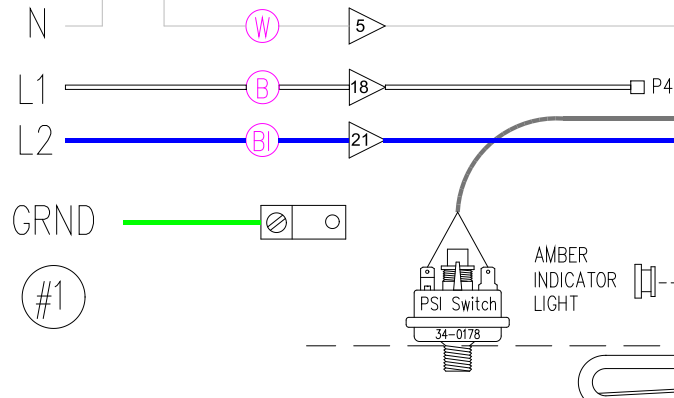

LEGEND	
	- 1/4" QUICK CONNECT
	- 1/4" QUICK CONNECT PIGGYBACK
	- FORK CONNECTOR
	- RING CONNECTOR
	- SOCKET CONNECTOR
	- PIN CONNECTOR

SEE NOTE #1

RED INDICATOR LIGHT
PUMP 1 FUSE

VISUAL DIAGNOSTIC INDICATORS

RED INDICATOR LIGHT
SYSTEM FUSE

120V/240V
Red 2-pin Plug

33-0014A-R8

240V

120V

26-0071 * HEATER 5.5kW FLOW THRU

HYDRO-QUIP
CORONA, CA (951) 273-7575

Manufacture Notes: #1 Line 2 and Neutral need to be CONNECTED for 120V.

Approved By:

Dwg. No. **E200A0-DKQY8**

Drawn	Rev
GC	21
Date	12.19.06
Diagram No.	4006

Wire Color Code	
B - Black	G - Green
Br - Brown	Bl - Blue
R - Red	V - Violet
O - Orange	W - White
Y - Yellow	Gr - Gray