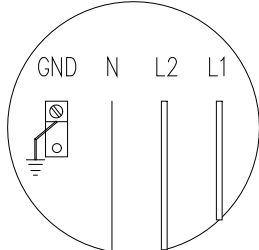

LEGEND	
	- 1/4" QUICK CONNECT
	- 1/4" QUICK CONNECT PIGGYBACK
	- FORK CONNECTOR
	- RING CONNECTOR
	- SOCKET CONNECTOR
	- PIN CONNECTOR

SEE NOTE #1

RED INDICATOR LIGHT
PUMP 1 FUSE

VISUAL DIAGNOSTIC INDICATORS

RED INDICATOR LIGHT
SYSTEM FUSE

120V/240V
Red 2-pin Plug

33-0014A-R8

240V

120V

26-0071 * HEATER 5.5kW FLOW THRU

HYDRO-QUIP
CORONA, CA (951) 273-7575

Manufacture Notes: #1 Line 2 and Neutral need to be CONNECTED for 120V.

Approved By:

Dwg. No. **E200A0-DKQY8**

Drawn	Rev
GC	21
Date	12.19.06
Diagram No.	4006

Wire Color Code	
B - Black	G - Green
Br - Brown	Bl - Blue
R - Red	V - Violet
O - Orange	W - White
Y - Yellow	Gr - Gray